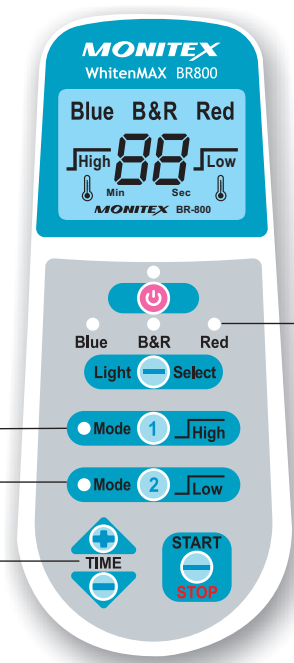

The WhitenMAX BR800 professional teeth whitening unit is equipped with 5 powerful dual-spectrum LED lights providing effective whitening treatments in minutes. The unit's mobile and streamlined design allows for comfortable chair-side treatment for patients and blends harmoniously into the clinic.

- Dual-spectrum LEDs (4 blue & 1 red) to activate different types of teeth-whitening materials.
- Adjustable extending arm and whitening lamp to cover all treatment angles and ensure patient comfort.
- Curved whitening lamp enables full coverage of smile line.
- High mobility for chair-side treatment.

Two Modes:
Mode 1:
 High - 100% power
Mode 2:
 Low - 70% power

Three Light Selections:

Whitening Time:
 Programmable from 1~20 minutes.
 Automatically snoozes after 60 seconds of idle time.

Specifications:

- LED Lamp 3 W (4 blue LED & 1 red LED)
- Wavelength Range 420~490 nm & 620~630 nm
- Power Input AC 100~240 V, 50/60 Hz
- Power Output DC 24V $\overline{\overline{}}$ 1.5A
- Net Weight 9.5 kg
- Dimensions 100(L) x 52(W) x 127(H) cm